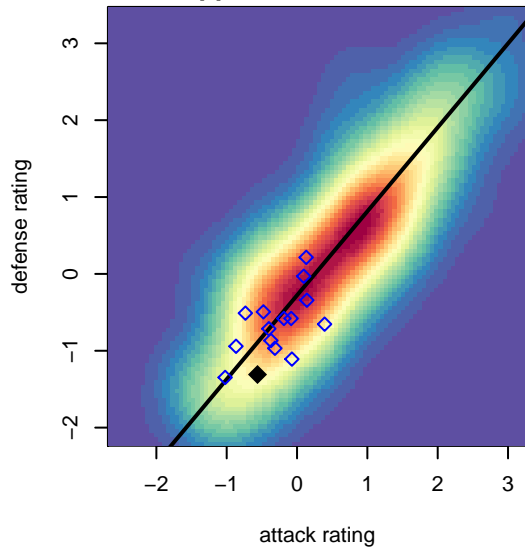

**attack and defense rating
relative to others at age
and all opponents in last 13 months**