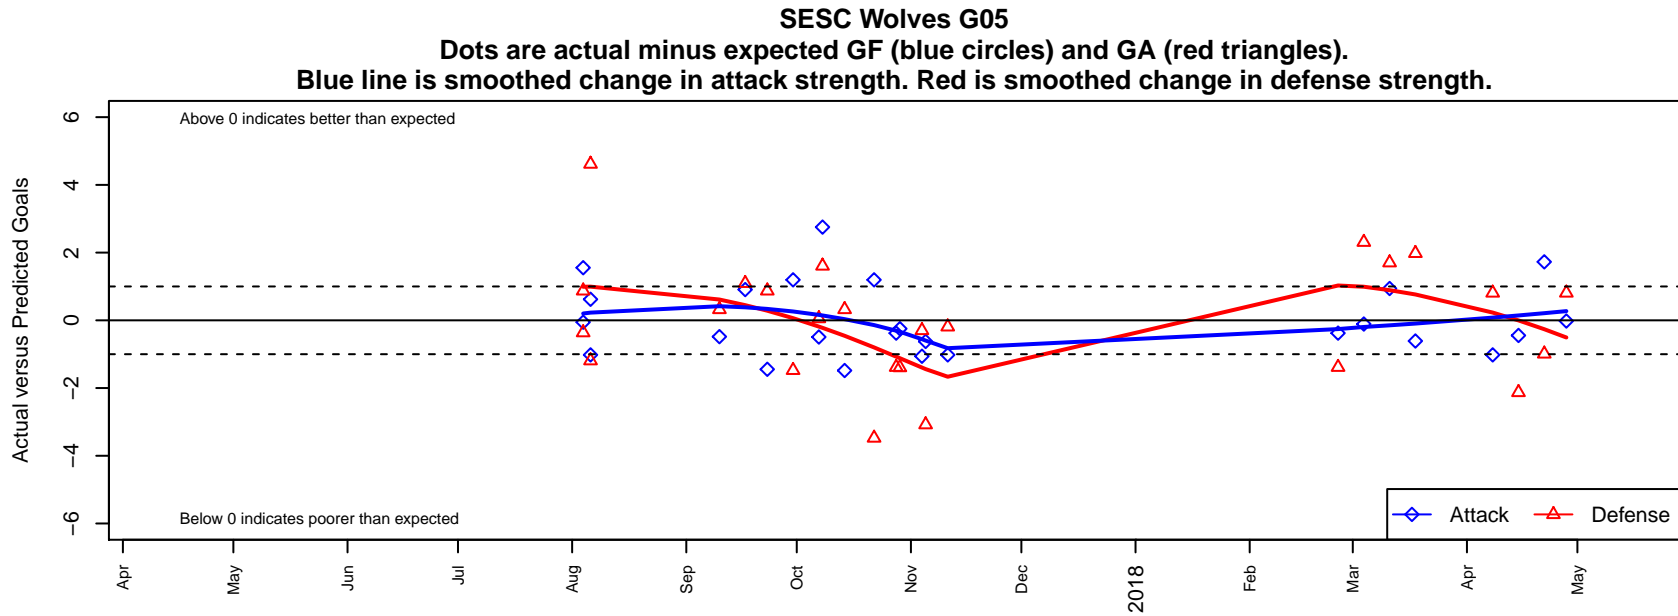

**attack and defense variance (black dot)
relative to other teams
and top 10 in region**

**attack and defense rating
relative to others at age
and all opponents in last 13 months**

SESC Wolves G05

Southeast SC
, OR
G05 total strength=529
attack=0.57 defense=0.27
fall league = PTT G05 Div 2 Red West
spr league = Spr OYS G05 Div 2 Red

alt names used:
SESC 05G Wolves
SESC 05G Wolves
SESC 05 Wolves
SESC 05G Wolves

Venues played:
2017 Mt Hood Challenge U13 Bronze
2017 PTT G05 Division 2 Red West
2017 OYS Founders Cup G05
2017 Spr OYS G05 Division 2 Red