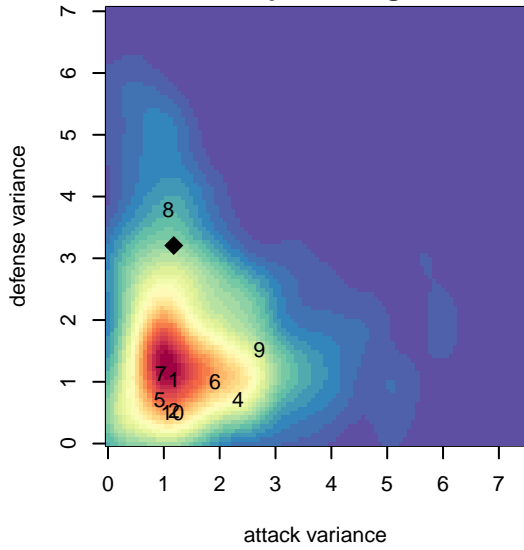

SESC Wolves G05

Southeast SC
 , OR
 G05 total strength=529
 attack=0.57 defense=0.27
 fall league = PTT G05 Div 2 Red West
 spr league = Spr OYS G05 Div 2 Red

alt names used:
 SESC 05G Wolves
 SESC 05G Wolves
 SESC 05 Wolves
 SESC 05G Wolves

Venues played:
 2017 Mt Hood Challenge U13 Bronze
 2017 PTT G05 Division 2 Red West
 2017 OYS Founders Cup G05
 2017 Spr OYS G05 Division 2 Red

**attack and defense variance (black dot)
relative to other teams
and top 10 in region**