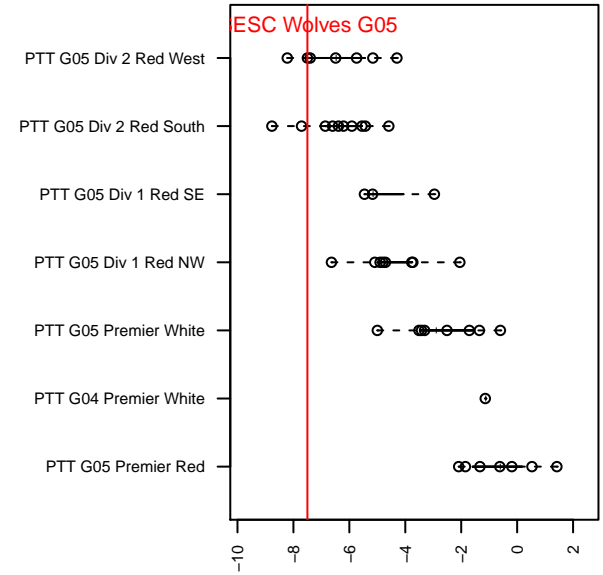

**attack and defense rating
relative to others at age
and all opponents in last 13 months**