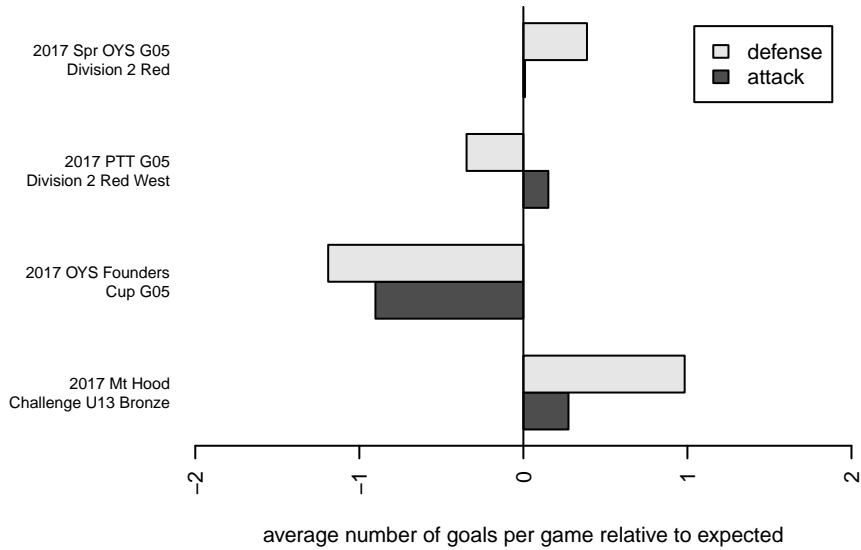

Performance relative to 13 month average