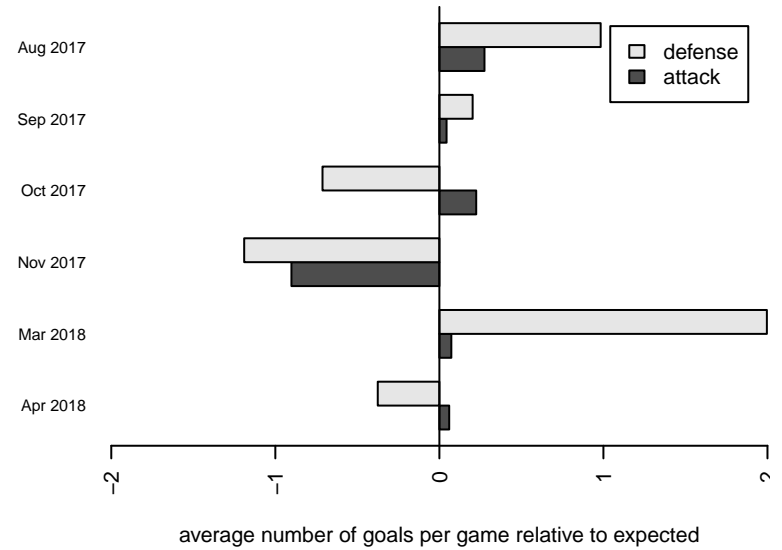

Performance relative to 13 month average